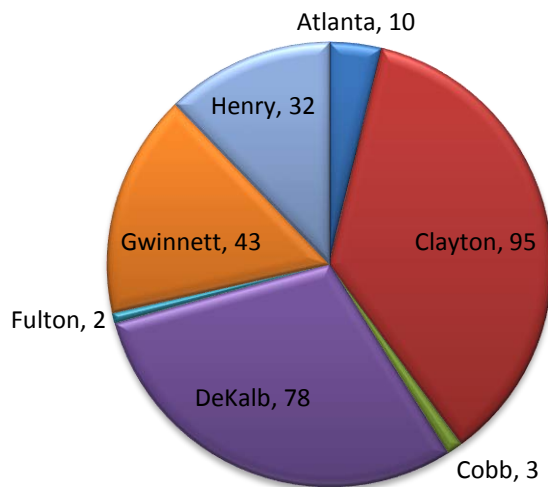

**Division of Human Resources**

**Vacancy Update as of September 14, 2015**

	<b>SPECIAL ED VACANCIES</b>	<b>REGULAR ED VACANCIES</b>	<b>TOTAL</b>
<b>ELEMENTARY</b>	15	16	31
<b>MIDDLE</b>	11	9.5	20.5
<b>HIGH</b>	7	16.5	23.5
<b>CENTERS</b> <i>MARGARET HARRIS, SHADOW ROCK, EAGLES WOODS, CORAL WOOD, WARREN TECH</i>	1	2	3
<b>TOTAL</b>	<b>34</b>	<b>44</b>	<b>78</b>

**Vacancy Comparison Data as of September 14, 2015**

School Name	School Level	Position/Title
Eagle Woods Academy	Center	OCC-Voc. Education
Eagle Woods Academy	Center	Interrelated GNETS
Warren Technical	Center	OCC Ed-Health OCC
Austin	Elementary	Interrelated
Briarlake	Elementary	Hearing Impaired
Canby Lane	Elementary	Grade 2
Chapel Hill	Elementary	Interrelated
Dunwoody	Elementary	ESOL
Hambrick	Elementary	Interrelated
Huntley Hills	Elementary	Engineering & Tech
Huntley Hills	Elementary	Spanish
Idlewood	Elementary	Title I
Idlewood	Elementary	Interrelated
Idlewood	Elementary	Grade 1
Kingsley	Elementary	Grade 3
McClendon	Elementary	Interrelated
McClendon	Elementary	MID/MOID
Montclair	Elementary	Interrelated
Montclair	Elementary	ESOL
Montgomery	Elementary	Lottery Fund Pre-K/Cert
Montgomery	Elementary	Interrelated
Narvie	Elementary	Interrelated
Oakview	Elementary	Grade 5
OakCliff	Elementary	Interrelated
Pine Ridge	Elementary	Interrelated
Pleasantdale	Elementary	EIP Kindergarten
Rainbow	Elementary	Interrelated-PT
Rainbow	Elementary	Interrelated-PT
Rockbridge	Elementary	Grade 4
Shadow Rock	Elementary	Kindergarten
Stone Mountain	Elementary	Interrelated
Stone Mountain	Elementary	S/PID
Stone Mountain	Elementary	EIP Mathematics 4&5
Woodward	Elementary	Lottery Fund Pre-K NC